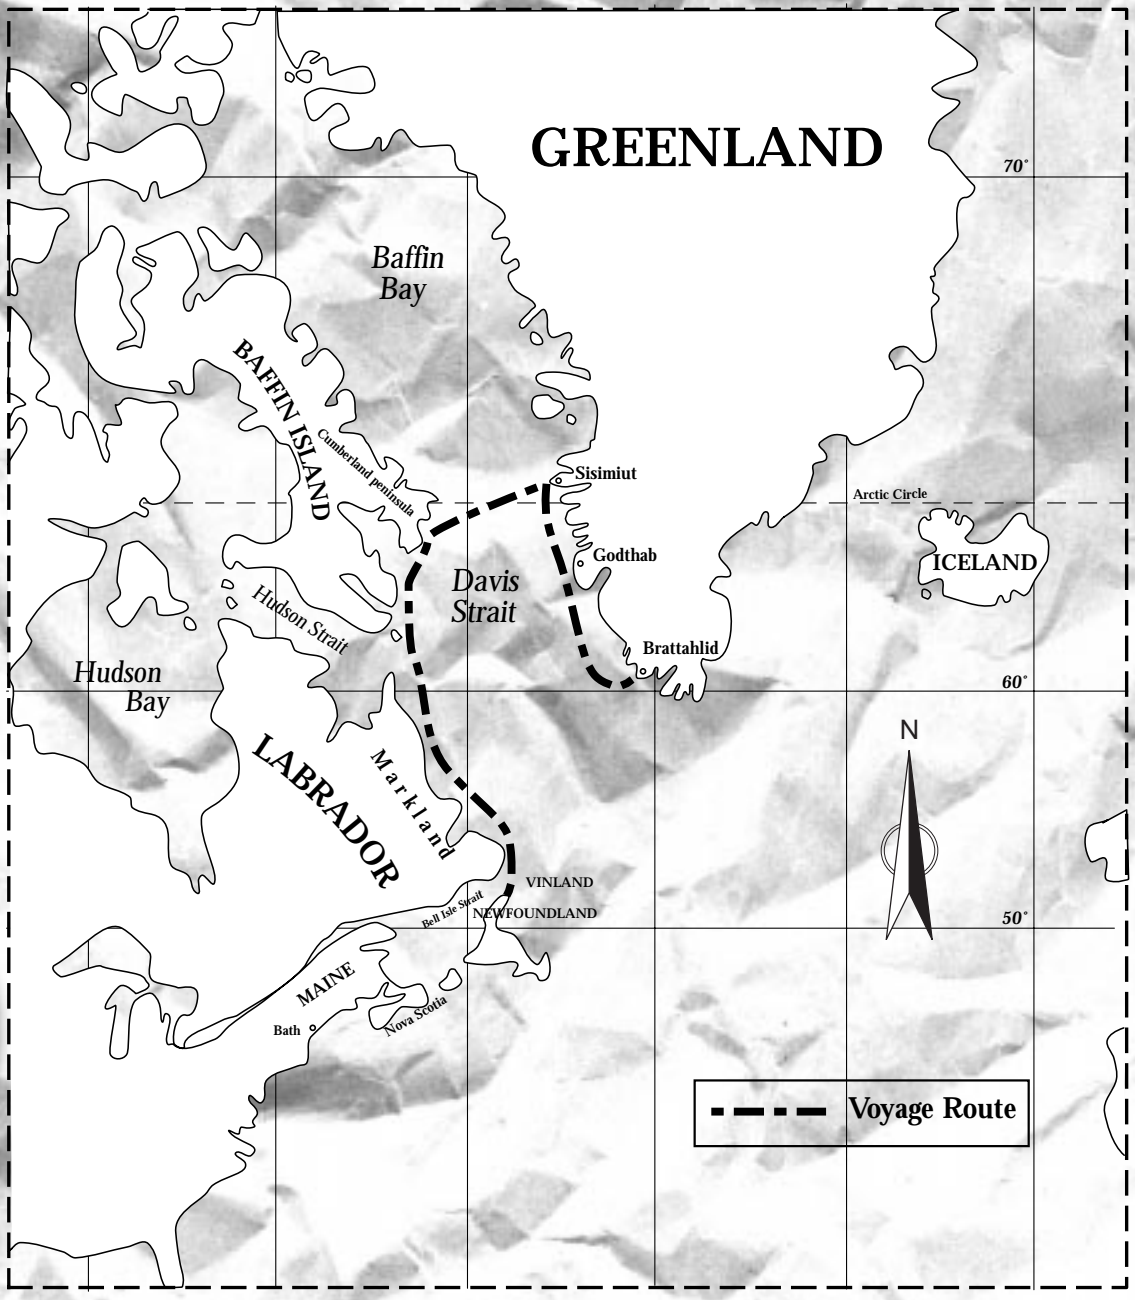

# GREENLAND

70°

Baffin Bay

BAFFIN ISLAND  
Cumberland peninsula

Sisimiut

Arctic Circle

Davis Strait

Godthab

ICELAND

Hudson Bay

Hudson Strait

Brattahlid

60°

LABRADOR  
Markland

N

VINLAND  
NEWFOUNDLAND

50°

MAINE

Bath

Nova Scotia

Belle Isle Strait

--- Voyage Route